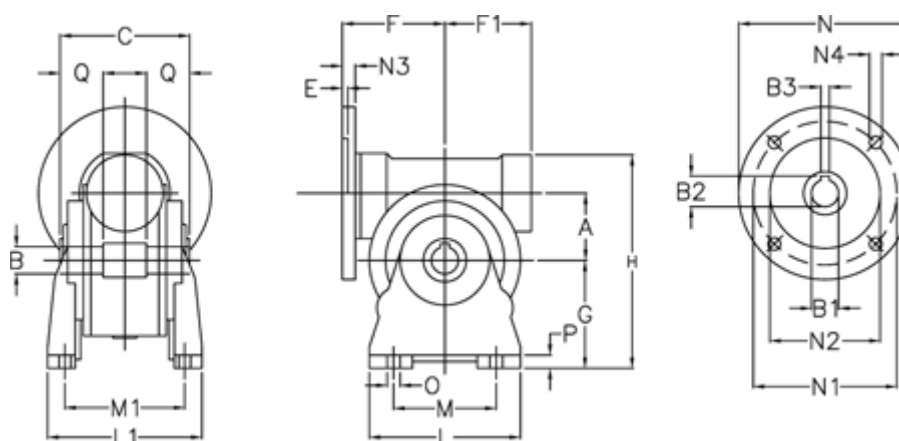

Article number: 3902049070223
 Description: Worm gear
 VF 49-A-70-63B14

Measures

A = 49.5	F1 = 63	N1 = 75
B = 25 H7	G = 82	N2 = 60
B1 E7 = 11	H = 162	N3 = 7
B2 = 12.8	L = 110	N4 = 6
B3 H9 = 4	L1 = 124	O = 8.5
C = 82	M = 63	P = 12
E = 3	M1 = 98.5	Q = 22.5
F = 70	N = 90	